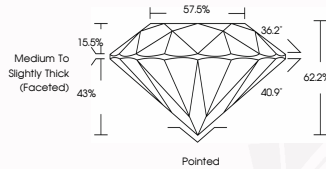

**INTERNATIONAL
GEMOLOGICAL
INSTITUTE**

ELECTRONIC COPY

DIAMOND REPORT

467138460

May 3, 2021
IGI Report Number **467138460**
Description **NATURAL DIAMOND**
Shape and Cutting Style **ROUND BRILLIANT**
Measurements **4.30 - 4.33 x 2.68 mm**
GRADING RESULTS
Carat Weight **0.31 Carat**
Color Grade **D**
Clarity Grade **SI 2**
Cut Grade **EXCELLENT**
ADDITIONAL GRADING INFORMATION
Polish **EXCELLENT**
Symmetry **VERY GOOD**
Fluorescence **NONE**
Inscription(s) **IGI 467138460**
Comments: IDEAL CUT ROUND BRILLIANT

COLOR SCALE

D - F	G - J	K - M	N - R	S - Z	FANCY
Colorless	Near Colorless	Slightly Tinted	Very Light Color	Light Color	

CLARITY SCALE

IF	VSI¹⁻²	VS¹⁻²	SI¹⁻²	I¹⁻³
Internally Flawless	Very Very Slightly Included	Very Slightly Included	Slightly Included	Included

© IGI, 2020, International Gemological Institute

DID - 10.20

May 3, 2021
IGI Report Number **467138460**
NATURAL DIAMOND
ROUND BRILLIANT
4.30 - 4.33 x 2.68 mm
Carat Weight **0.31 Carat**
Color Grade **D**
Clarity Grade **SI 2**
Cut Grade **EXCELLENT**
Polish **EXCELLENT**
Symmetry **VERY GOOD**
Fluorescence **NONE**
Inscription(s) **IGI 467138460**
Comments: IDEAL CUT ROUND BRILLIANT

May 3, 2021
IGI Report Number **467138460**
NATURAL DIAMOND
ROUND BRILLIANT
4.30 - 4.33 x 2.68 mm
Carat Weight **0.31 Carat**
Color Grade **D**
Clarity Grade **SI 2**
Cut Grade **EXCELLENT**
Polish **EXCELLENT**
Symmetry **VERY GOOD**
Fluorescence **NONE**
Inscription(s) **IGI 467138460**
Comments: IDEAL CUT ROUND BRILLIANT