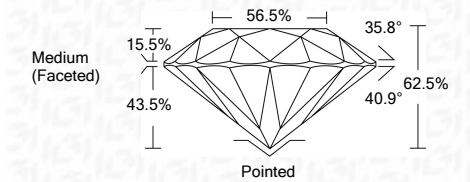

GRADING RESULTS

Carat Weight **2.24 CARATS**

Color Grade **F**

Clarity Grade **VS 1**

Cut Grade **IDEAL**

ADDITIONAL GRADING INFORMATION

Polish **EXCELLENT**

Symmetry **EXCELLENT**

Fluorescence **NONE**

Inscription(s) **LABGROWN IGI LG480150577**

Comments: This Laboratory Grown Diamond was created by Chemical Vapor Deposition (CVD) growth process and may include post-growth treatment.
Type IIa

IGI