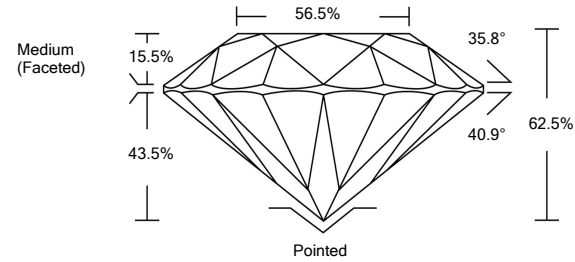

LABORATORY GROWN DIAMOND REPORT

LG480150577

PROPORTIONS